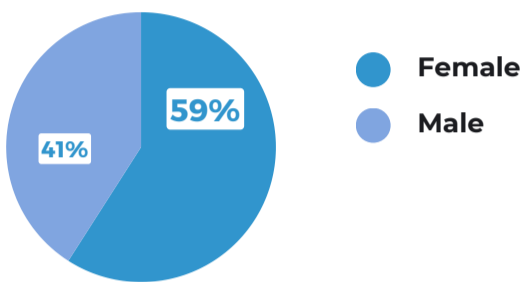

KEY INSIGHTS:

RISE JOURNEY 5

RISE Local Incubators have selected 148 social entrepreneurs (RISErs) from across the Western Balkans to join the RISE Journey 5, the latest edition of the RISE support program.

GENDER BALANCE

Through collaboration with local incubators, RISE actively empowers female entrepreneurs, ensuring that our values of gender equity and inclusion are at the forefront of its mission.

GEOGRAPHICAL REPARTITION