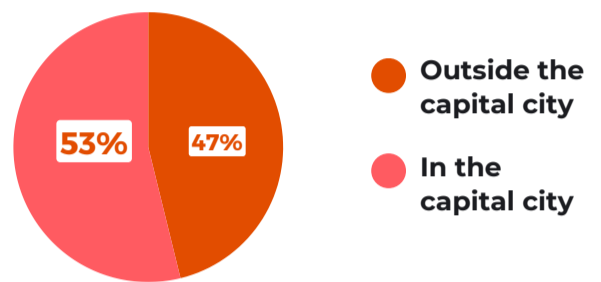

GEOGRAPHICAL REPARTITION

RISE significantly impacts by supporting young entrepreneurs outside the capital, addressing challenges posed by Western Balkans' centralization.